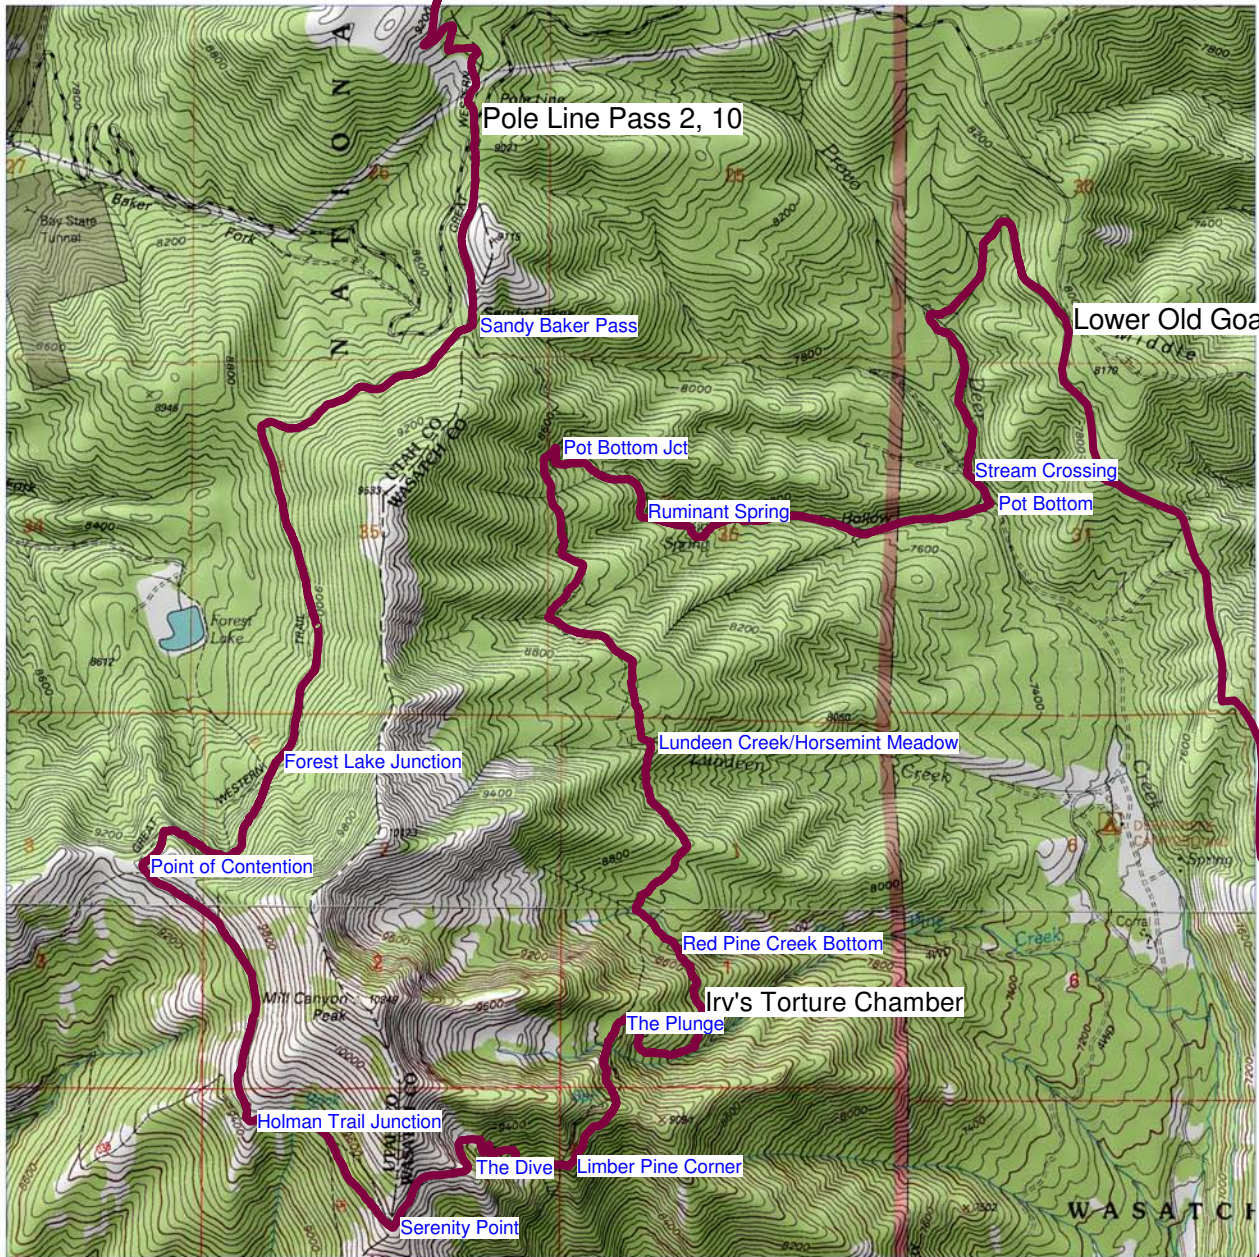

111° 35' 44.487" W  
40° 32' 10.846" N

wasatch relay leg 2, 10  
111° 31' 45.801" W  
40° 32' 12.008" N

40° 29' 8.109" N  
111° 35' 42.871" W

40° 29' 9.269" N  
111° 31' 44.365" W

BigTopo Map