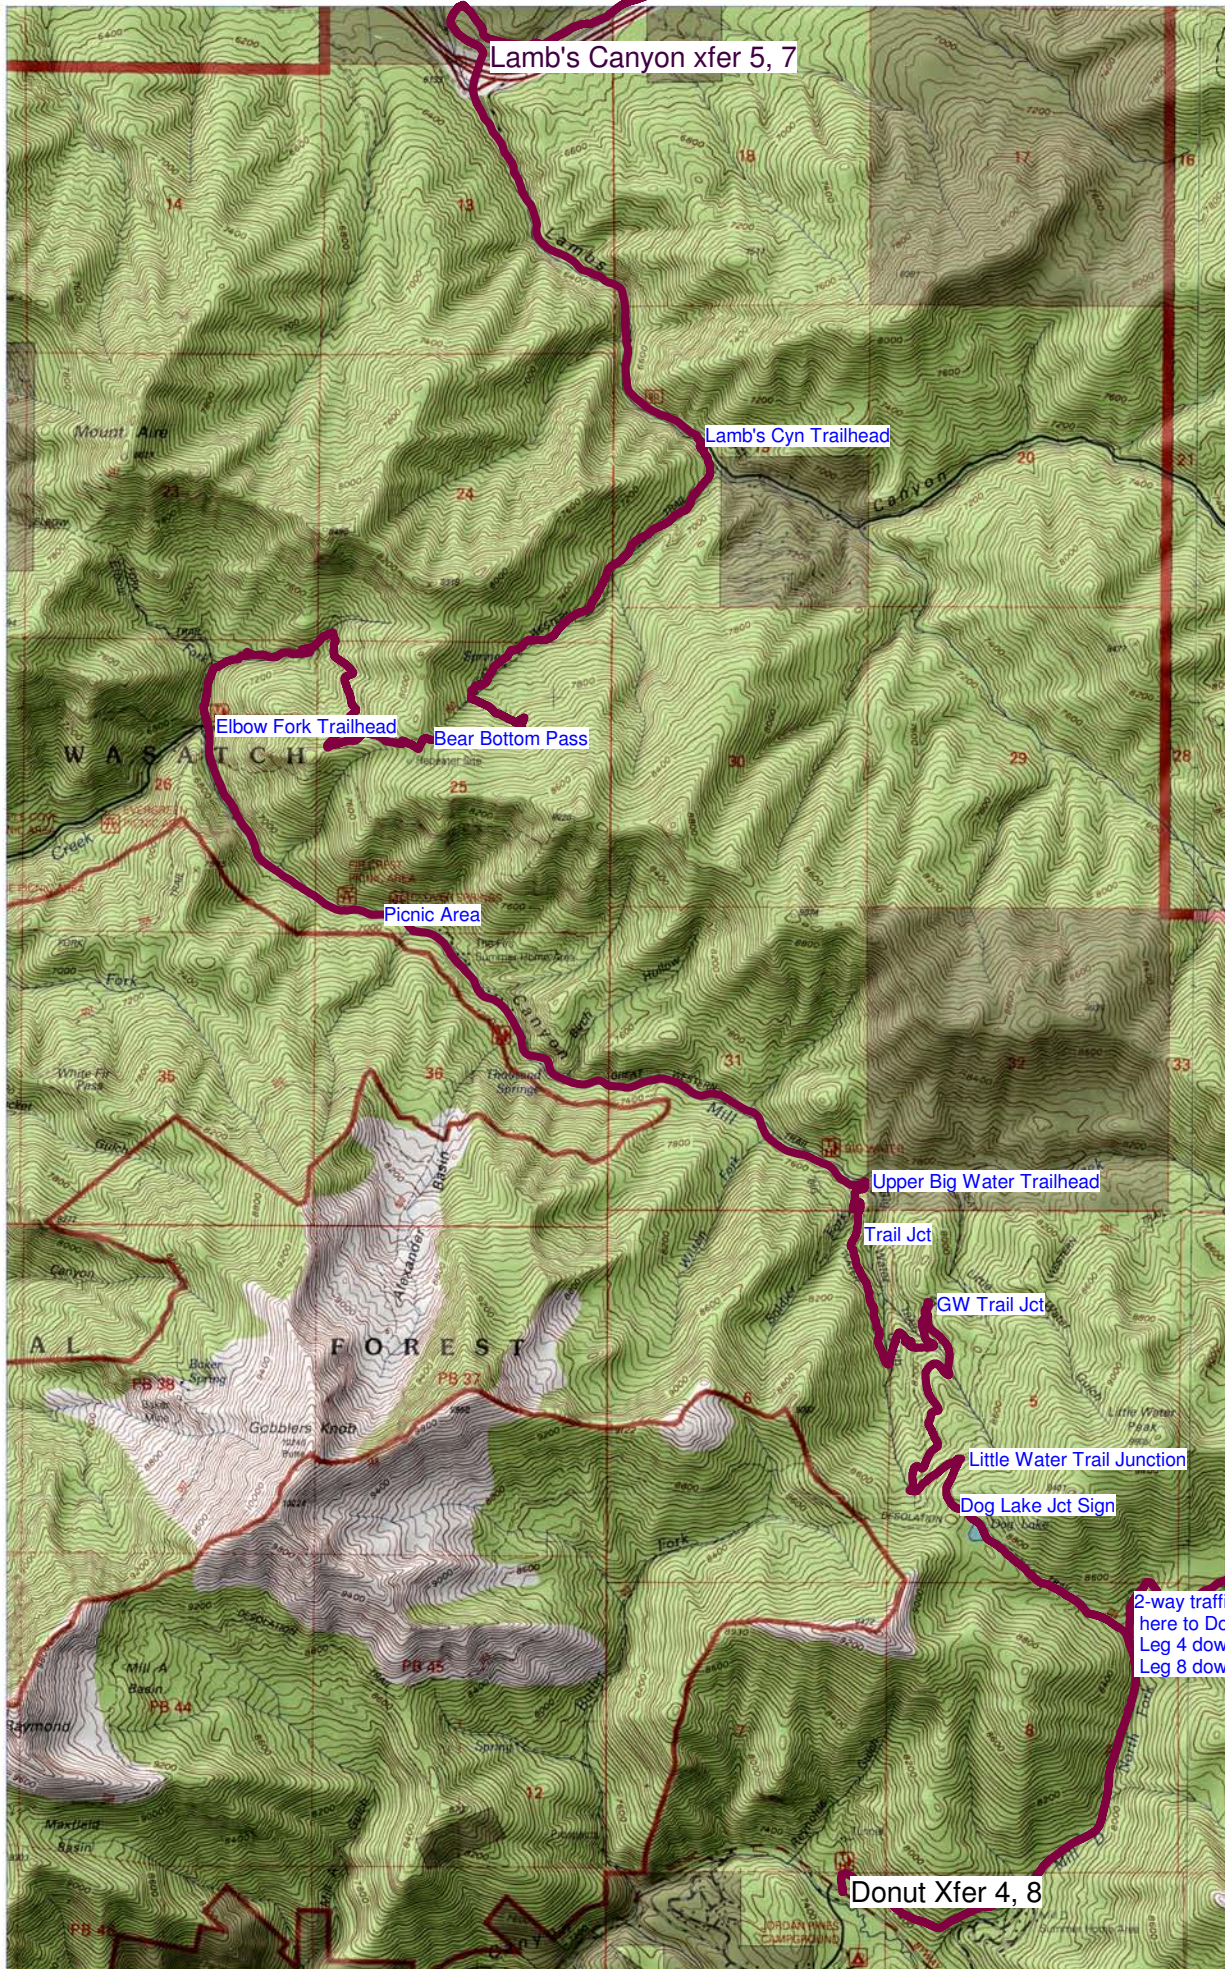

111° 42' 12.022" W  
40° 44' 32.114" N

wasatch relay leg 5,7  
111° 37' 26.101" W  
40° 44' 33.758" N

40° 38' 42.211" N  
111° 42' 8.345" W

40° 38' 43.849" N  
111° 37' 22.839" W