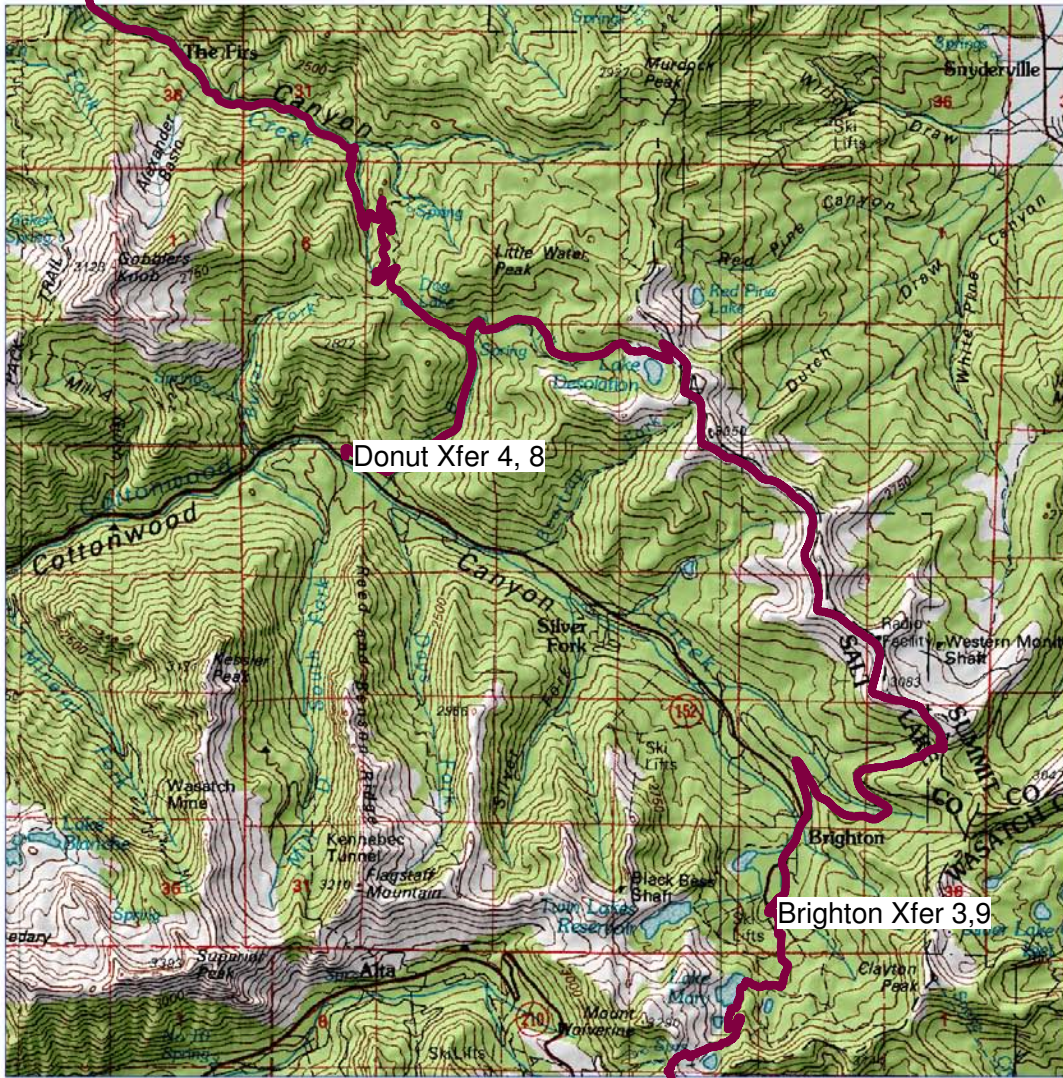

wasatch relay mid

111° 41' 57.973" W

111° 32' 26.563" W

40° 42' 1.452" N

40° 42' 4.522" N

Donut Xfer 4, 8

Brighton Xfer 3,9

40° 34' 43.284" N

111° 41' 53.403" W

40° 34' 46.340" N

111° 32' 23.030" W

BigTopo Map

Pole Line Pass 2, 10

Lower Old Goat Xfer 1