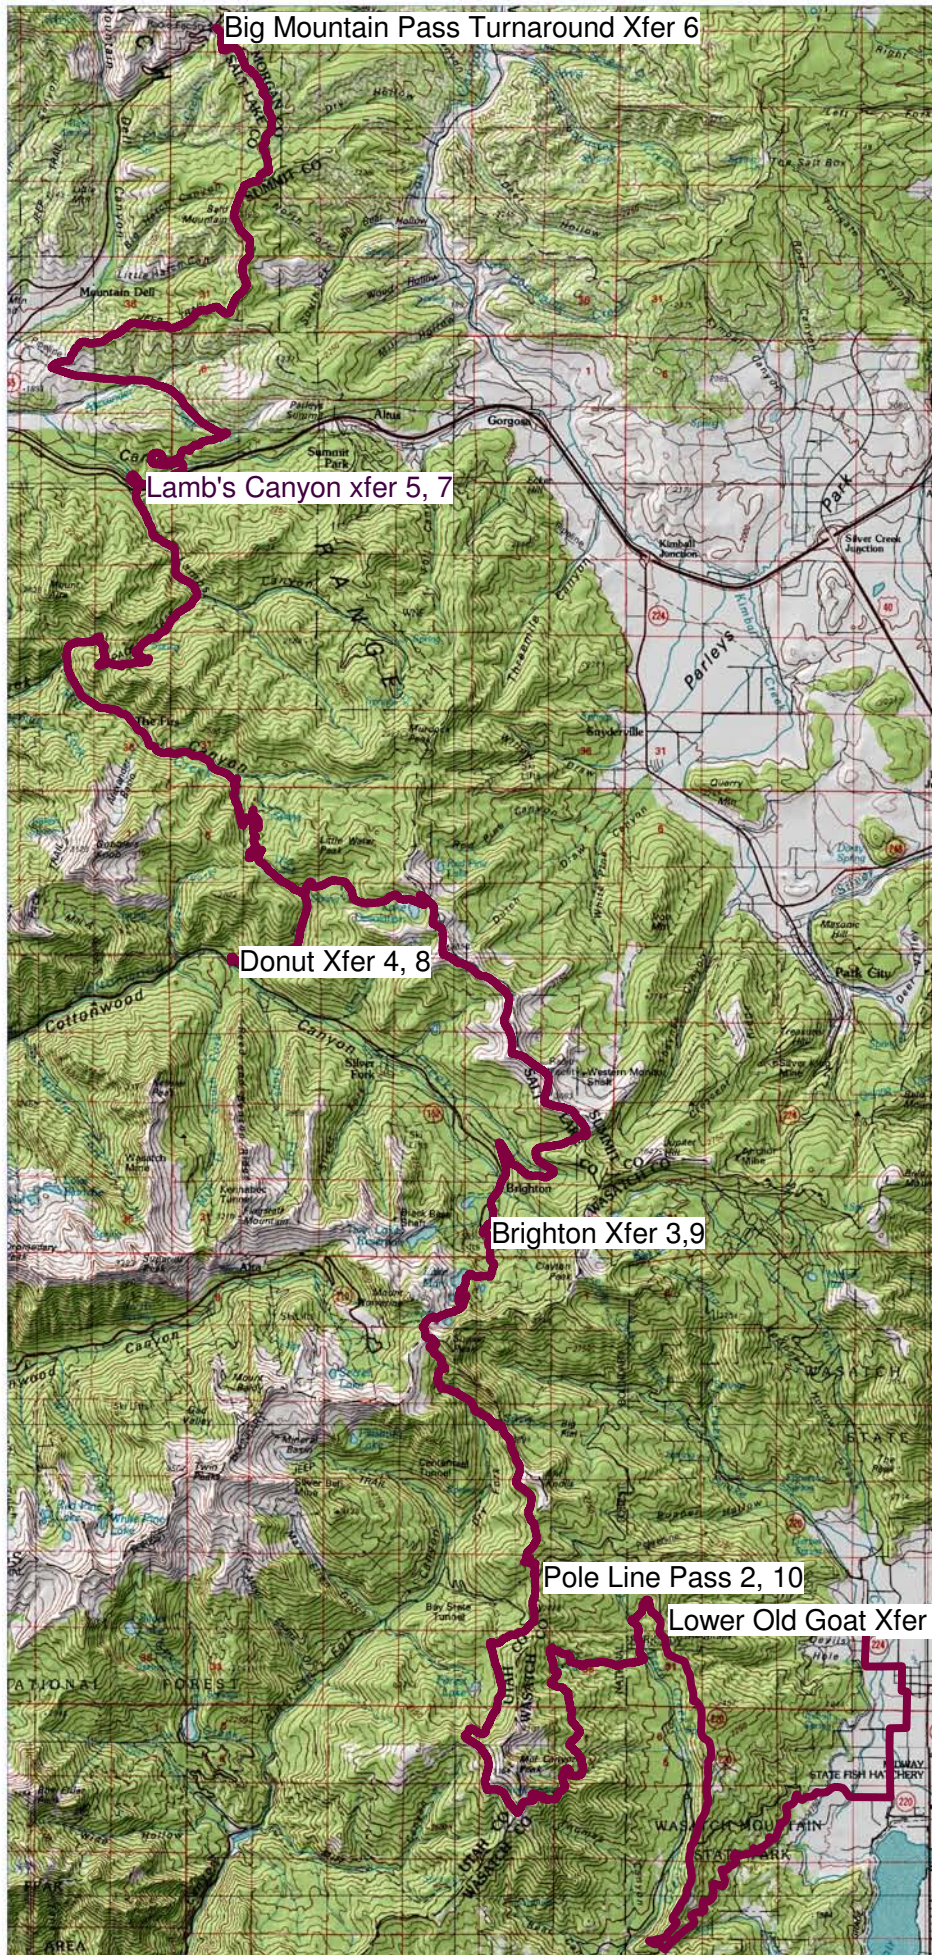

111° 42' 22.895" W  
40° 49' 55.070" N

wasatch relay overview  
111° 28' 16.127" W  
40° 49' 59.391" N

40° 27' 28.480" N  
111° 42' 8.737" W

40° 27' 32.745" N  
111° 28' 6.683" W